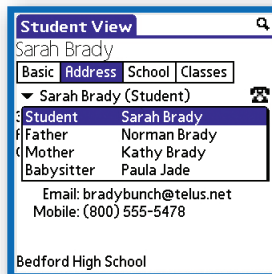

Whether you are in the hall or away on a student camping trip, you have easy immediate access to the most important information about each of your students.