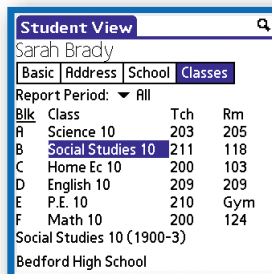

Best of all, the data in Principalm is protected with 128-bit encryption. Data is transferred in your building and never leaves your school or district.

Safe, secure and easy to use! Information in the palm of your hand. Principalm is the right solution for your school.

For additional information contact 8th Day Consulting at 708.535.1324